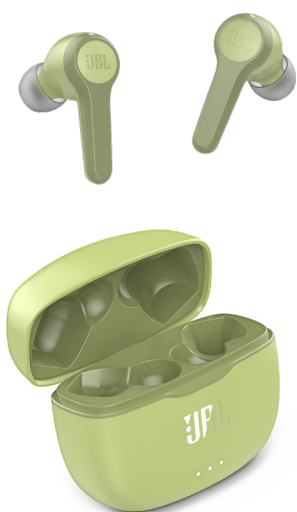

## Stay Connected, Stay Wireless.

Feel at one with your music and your world, with no wires holding you back. Your favorite music sounds better with JBL Pure Bass. Ultra-comfortable, the JBL TUNE 215TWS headphones keep you on top of your world, for 25 hours. Easily manage calls and Voice Assistant from either earbud or both with Dual Connect. And save battery life, so that you can listen longer or quickly recharge with USB type-C.

## Features

- ▶ Feel the Bass
- ▶ Freedom from Wires
- ▶ Listen for Longer
- ▶ Either Ear, or Both
- ▶ Find your Style
- ▶ Sleek, convenient charging case

# TUNE 215<sup>TWS</sup>

True wireless in-ear headphones